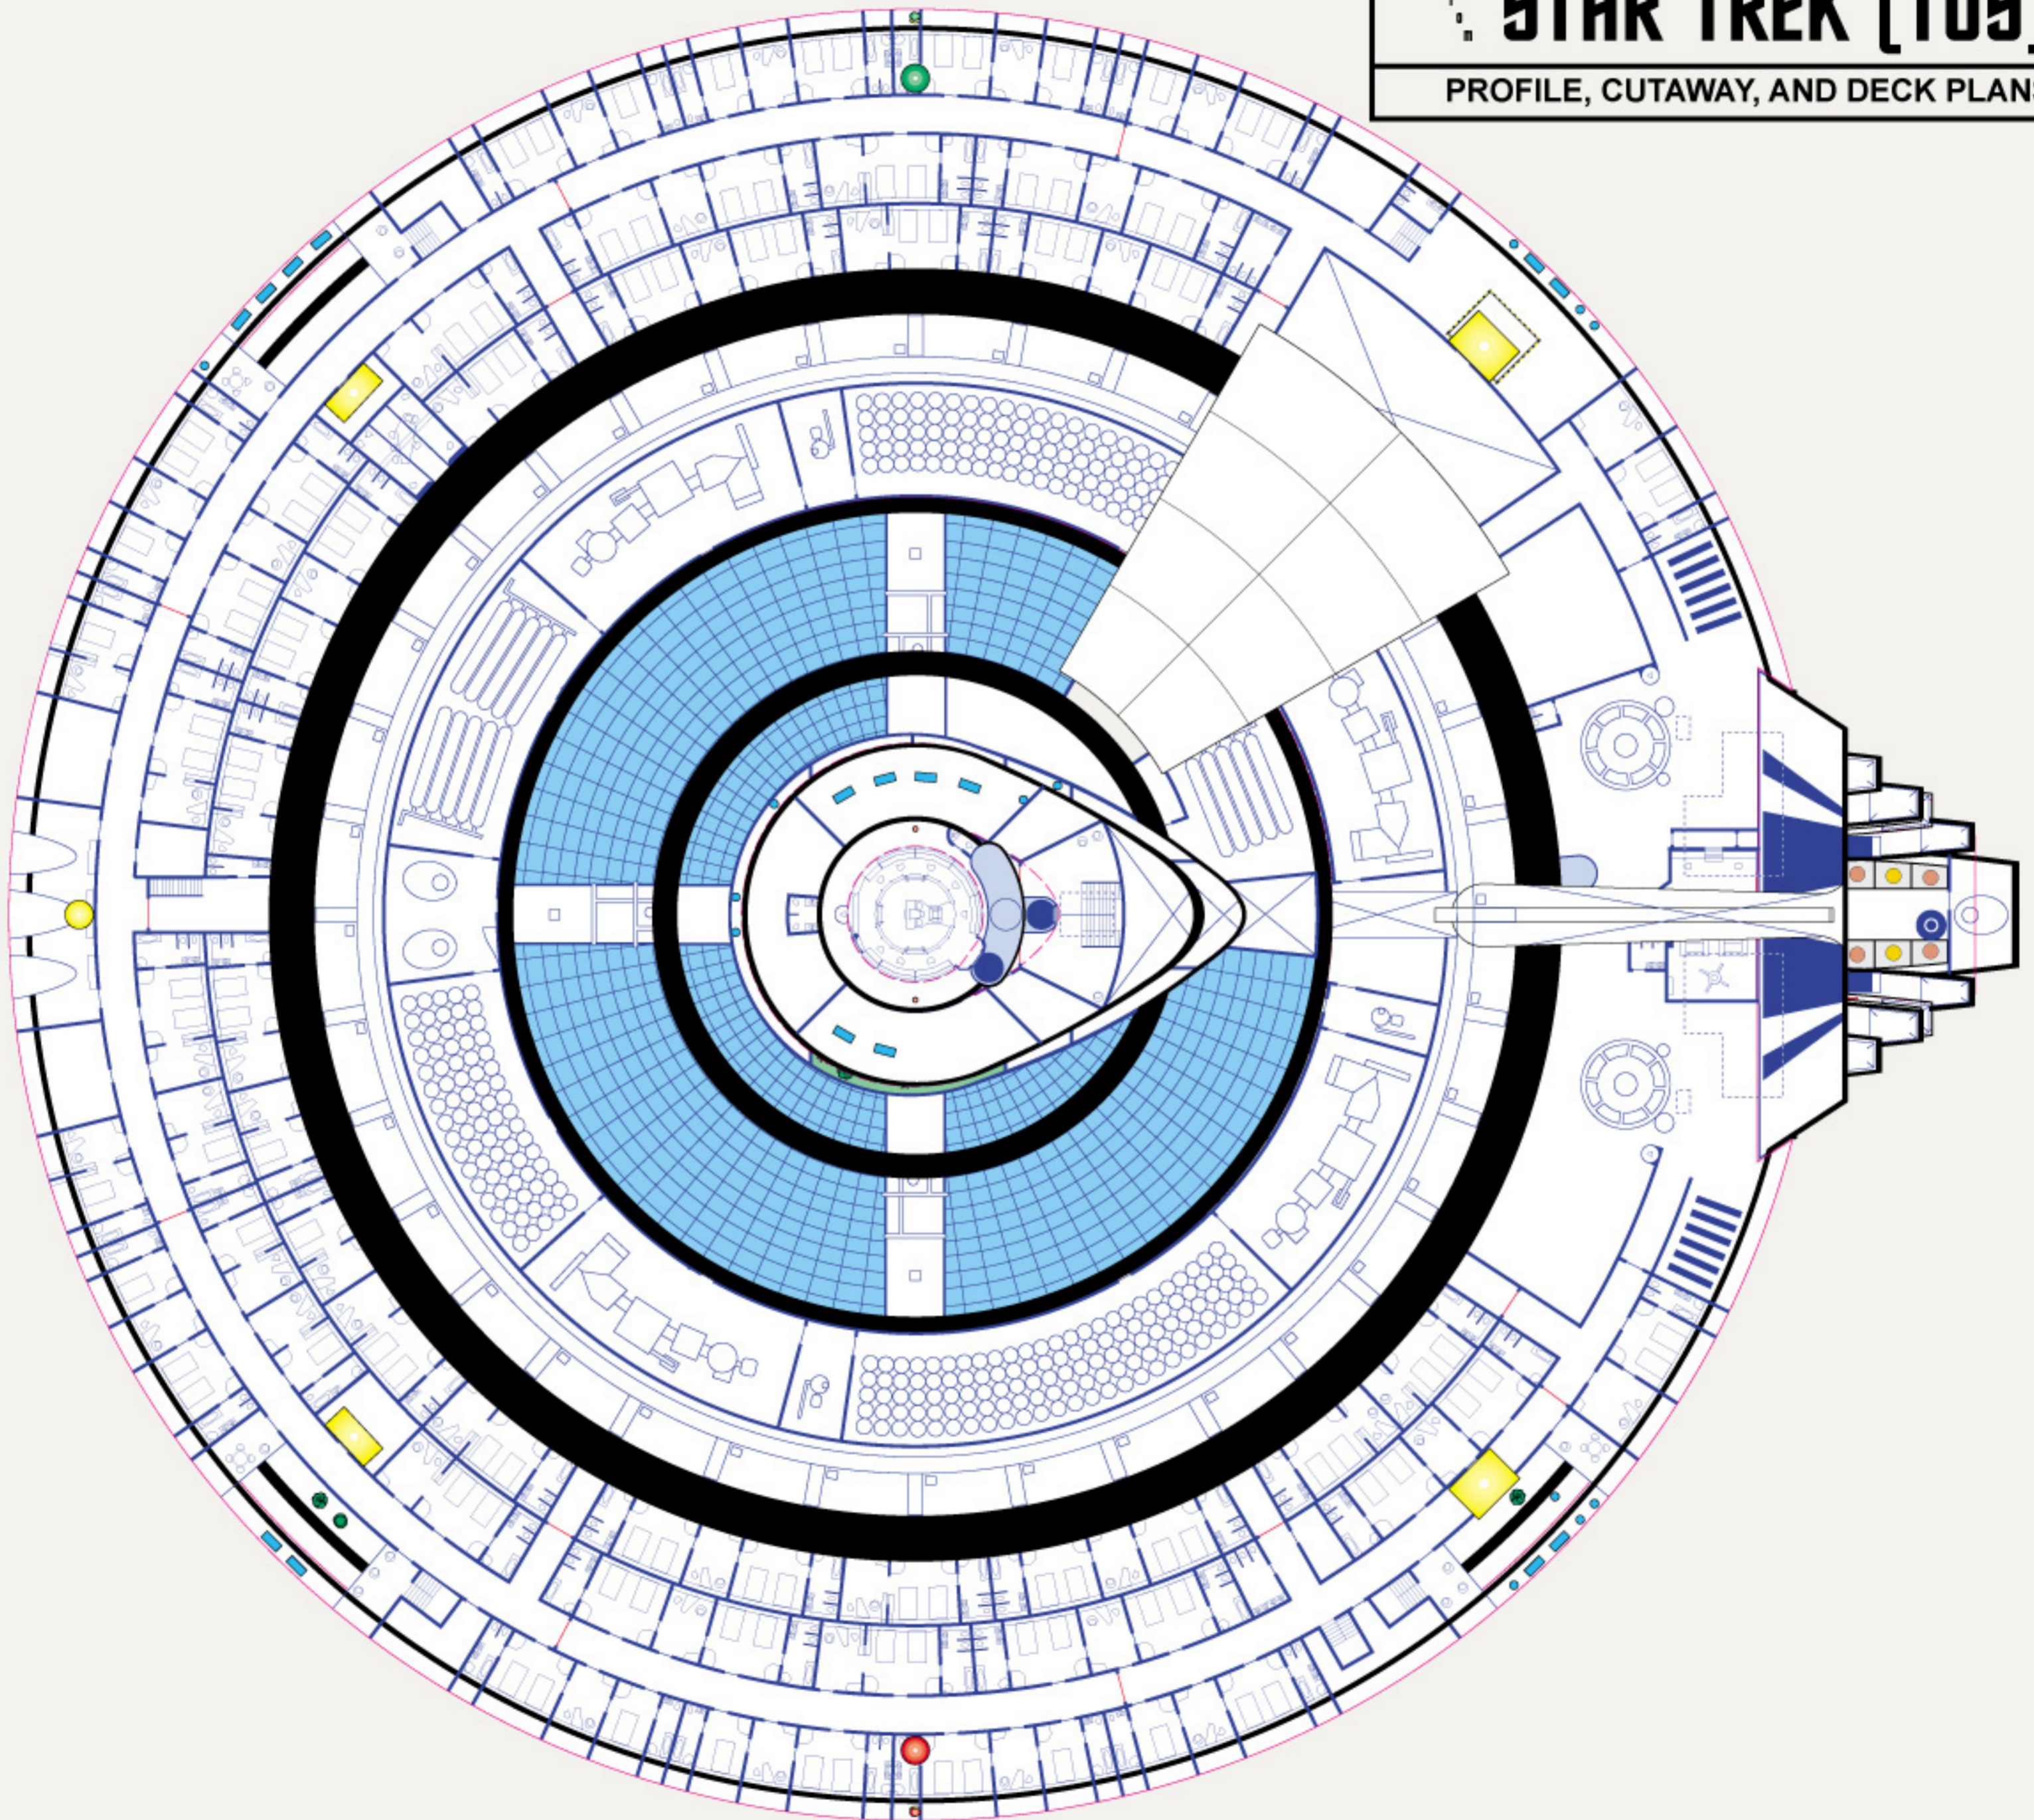

NELSON SCOUT

STAR TREK [TOS]

PROFILE, CUTAWAY, AND DECK PLANS

DRAWN BY: Jim Botaitis